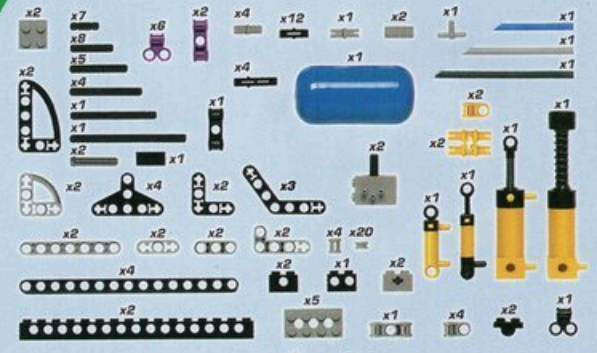

ACCESSORIES

AGES 7+

Includes instructions for robotic arm.